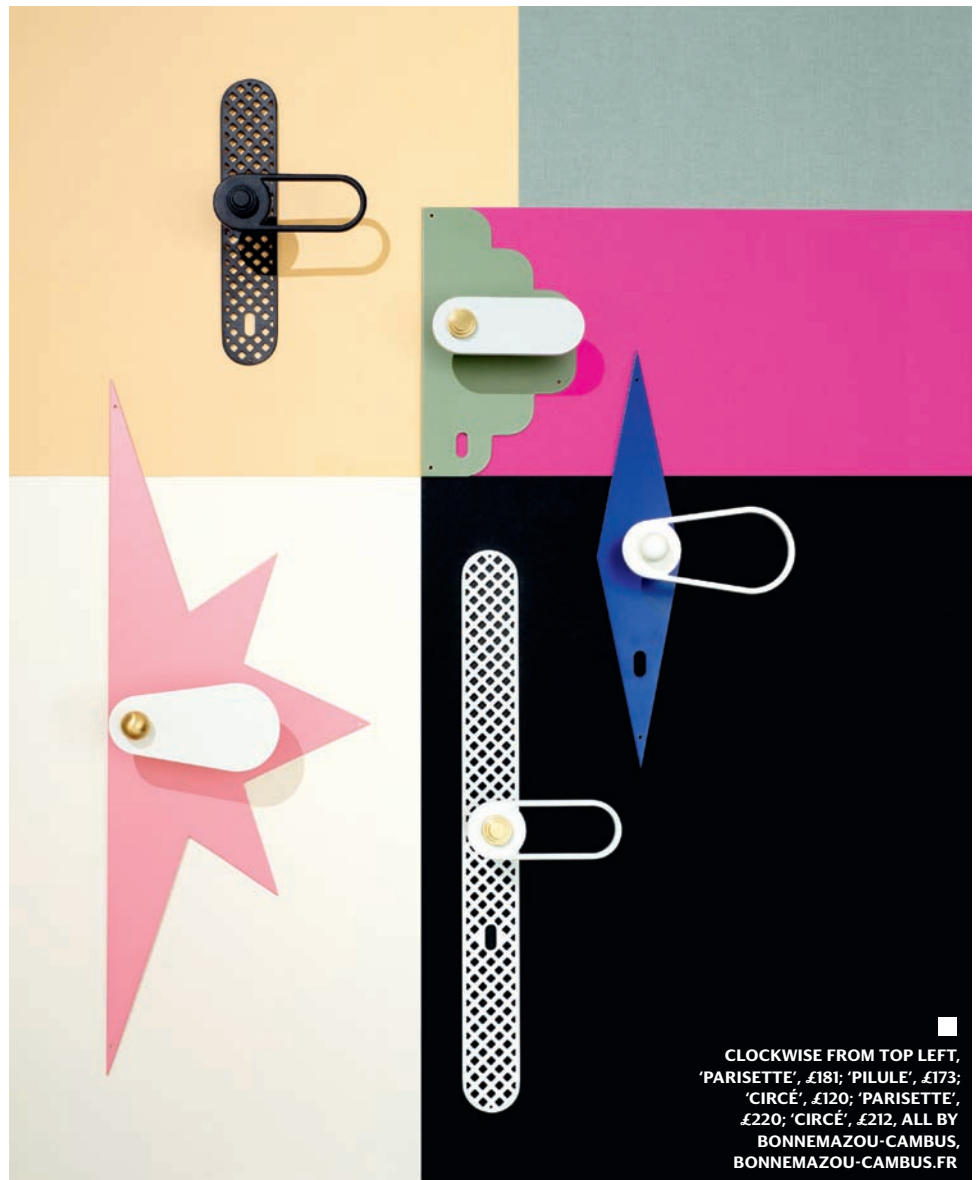

Well handled

These geometric creations turn door handle design in a colourful new direction

We appreciate it when designers obsess about details as much as we do, and the oft-overlooked door handle is a great place to start obsessing. The essential and generally standardised accessory has been given new life in the hands of Manuel Bonnemazou and Agnès Cambus, two Parisian architects whose creative practice Element-s focuses on interiors, graphics and products. Their work takes cues from their retail and residential spaces, where whimsical shapes and quirky use of colour are combined in sophisticated, modern interiors. It was when struggling to find appropriate door furniture for the spaces they were designing that the duo decided to create their own range, featuring minimal forms with geometric flourishes on the back plates. The collection, produced under the newly formed Bonnemazou-Cambus label, comes in a variety of finishes, materials and colours, and the elements are designed to be mixed and matched at whim.